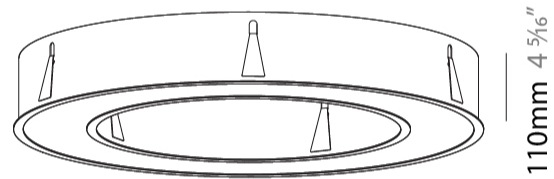

#### PHYSICAL

Shape: Round
Diameter (mm): 970
Diameter (in): 38 <sup>3</sup> / <sub>16</sub>
Height (mm): 110
Height (in): 4 <sup>5</sup> / <sub>16</sub>
Min. Recessing Depth (mm): 120
Min. Recessing Depth (in): 4 <sup>3</sup> / <sub>4</sub>
Light Distribution: Direct
Weight (kg): 11.164
Weight (lbs): 24.61
Diffuser: PMMA - Opal or Micro-Prism
Fixture Finish: SSR / BKV / CWI / CRY / HAB / UFT / ITA / RUA / FTG / MYG / LOD / PUS / FRO / FUP / KIA / POP / BLS / SPG / MEY / GOH / GUM / CHC / COM / ABZ / JAG / OBR / MOS / ROR
Fixture Material: Aluminum
Cut-out Measurements: 960mm / 37 13/16" x 640mm / 25 3/16"

#### RATINGS AND CERTIFICATIONS

Certified By: Certified for North American Standards
IP rating: IP20

Ø 628mm 24 3/4"

Ø 970mm 38 3/16 "

960mm x 640mm  
37 13/16" x 25 3/16"

120mm  
4 3/4"

10 - 15mm  
3/8" - 9/16"

#### PHYSICAL

Shape: Round  
 Diameter (mm): 1270  
 Diameter (in): 50  
 Height (mm): 110  
 Height (in): 4 <sup>5</sup>/<sub>16</sub>  
 Min. Recessing Depth (mm): 120  
 Min. Recessing Depth (in): 4 <sup>3</sup>/<sub>4</sub>  
 Light Distribution: Direct  
 Weight (kg): 15.446  
 Weight (lbs): 34.05  
 Diffuser: PMMA - Opal or Micro-Prism  
 Fixture Finish: SSR / BKV / CWI / CRY / HAB / UFT / ITA / RUA / FTG / MYG / LOD / PUS / FRO / FUP / KIA / POP / BLS / SPG / MEY / GOH / GUM / CHC / COM / ABZ / JAG / OBR / MOS / ROR  
 Fixture Material: Aluminum  
 Cut-out Measurements: 1260mm / 49 5/8" x 940mm / 37"